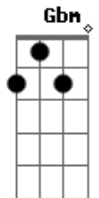

[Refrão]

D
But I'm so non-physical
Gbm A
I do, I do, feel like the lady
Bm Dbm D
I do, I do, fireworks blazing
Gbm A
I do, I do, heart is unbreaking
Bm
I do, I do, but don't drop my name

[Segunda Parte]

D Gbm
Bunny is a rider, satellite can't find her
Bm Dbm
No sympathy, hmm, ain't nothing for free
D Gbm
Bunny is a rider, giddyup, can't find her
Bm Dbm
No sympathy, hmm, ain't nothing for free
D Gbm
Dirty like it's Earth Day, tryna wet that palette
Bm Dbm
Can you cut that check, crush that wreck, run out empty on 'em
D Gbm
Awol on a Thursday, tryna go ask Alice

Bm Dbm
Tryna catch that rabbit

[Refrão]

D
But I'm so non-physical
Gbm A
I do, I do, feel like the lady
Bm Dbm D
I do, I do, fireworks blazing
Gbm A
I do, I do, heart is unbreaking
Bm
I do, I do, but don't drop my name

[Ponte]

D Gbm
Bunny is a-Bunny is a, a rider
A Bm Dbm
Can't find her, eeh
D Gbm
Bunny is a-Bunny is a, a rider?
A Bm Dbm
Can't find her, eeh

[Refrão Final]

D
Yeah, I'm so non-physical
Gbm A
I do, I do, feel like the lady
Bm Dbm D
I do, I do, fireworks blazing
Gbm A
I do, I do, heart is unbreaking
Bm
I do, I do, but don't drop my name

D Gbm
Bunny is a-Bunny is a, a rider
A Bm Dbm
Can't find her, eeh
D Gbm
Bunny is a-Bunny is a, a rider
A Bm Dbm
Can't find her, eeh
D Gbm
Bunny is a-Bunny is a, a rider
A Bm Dbm
Can't find her, eeh
D D
Bunny is a-Bunny is a, bunny is a rider

Acordes

© ukulele-chords.com