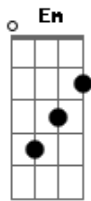

Cartoon - Why We Lose (feat. Coleman Trapp)

Tom: C

Em G
I don't know what you want
Em
Let's have a bit of fun
G
Till I downfall
Em G
My love, if you feel like I do right now
Em G
Don't say you're on the run to the other side, my love

Ponte:

C Am Em G (2 vezes)

Am Em
You say you wanna try
G
But you never do
Em
Sugar, there's a reason
Am
Why we lose
Am Em
You say you wanna cry
G
But you never do
Em
Sugar, there's a reason
Am
Why we lose

Acordes

© ukulele-chords.com

© ukulele-chords.com

© ukulele-chords.com

© ukulele-chords.com