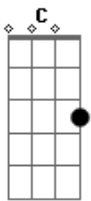

Cartoon - Why We Lose (feat. Coleman Trapp)

Tom: C

Em G
I don't know what you want
Em
Let's have a bit of fun
G
Till I downfall
Em G
My love, if you feel like I do right now
Em G
Don't say you're on the run to the other side, my love

Ponte:

C Am Em G (2 vezes)

Am Em
You say you wanna try
G
But you never do
Em
Sugar, there's a reason
Am
Why we lose
Am Em
You say you wanna cry
G
But you never do
Em
Sugar, there's a reason
Am
Why we lose

Acordes

© ukulele-chords.com