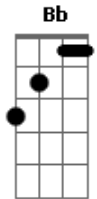

Cat Clyde - Mama Said

Tom: F

(F Dm Am Bb)

F
Mama said
Dm Am
It's gonna be a flight
Bb F
We gotta pack our bags and go
Dm Am Bb
Oooh

F
Mama said
Dm Am
We gotta go right now
Bb F
I don't wanna go right now
Dm Am Bb
Oooh

Mama said
We gotta get in the car
We gotta get in the car and drive
I don't wanna drive
I don't wanna drive
I don't wanna drive away
Oooh

Mama said
We gotta start a new life
I already have a life
Oooh
I think about it all the time
Oooh
I think about it all the time

Mama said
It's gonna be a flight
We gotta pack our bags and go
Oooh

Acordes

© ukulele-chords.com

© ukulele-chords.com

© ukulele-chords.com

© ukulele-chords.com

© ukulele-chords.com