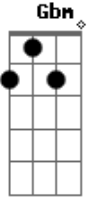

© ukulele-chords.com