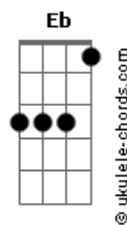

Cemeteries - I Will Run From You

tom:

Intro: C C7M Em
 C C7M Em
 C C7M Em
 C C7M Em

[Primeira Parte]

C Em C Em
 Camp sides she would stalk
 C Em
 In the fog and the red lights
 C Em
 (The fog and the red lights)

C Em C Em
 Harsh moans drifted out
 C Em
 With my voice through the radio
 C Em
 (My voice through the radio)

[Pré-Refrão]

Ab Cm
 I know you said it's killing June
 Ab Cm
 You swore that you would be home soon

[Refrão]

(Ab Eb Em Cm)
 (Ab Eb Em Cm)
 (Ab Eb Em Cm)
 (Ab Eb Em Cm)

[Segunda Parte]

Acordes

C Em C Em
 Soft ground, claiming Moon
 C Em
 She loomed through the lost towns
 C Em
 Her hair up and window down

C Em C Em
 I roamed through the night
 C Em
 And found her hiding in a dark home
 C Em
 Its halls burnt, windows broken

[Ponte]

Ab Cm
 I know you said I shouldn't hide
 Ab Cm
 Your teeth were sharp, my eyes were wide
 Ab Cm
 I know you once, I swear I tried
 Ab Cm
 Your jaw unlocked, my vocals cried