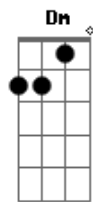

© ukulele-chords.com