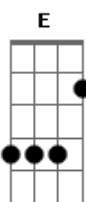

© ukulele-chords.com