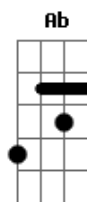

© ukulele-chords.com