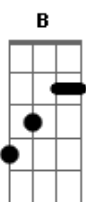

© ukulele-chords.com