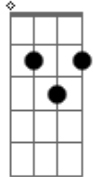

Chorus1:

G D
Bruises fade, father, but the pain remains the same
G D
And I still remember how you kept me so afraid
G D
Strength is my mother, for all the love she gave
A Em
And ev'ry morning that I wake, I look back at yesterday
Bm Hm G F#7sus
And I'm ok...

Verse2:

Bm Bm G F#7sus
I often wonder why I carry all this guilt,
Bm Bm Gamj7 F#7sus
When it's you that helped me put up all these walls I built
Em Bm

Shadows stir at night through a crack in the door
Em Gb
The echo of a broken child screaming "please, no more"
G Bm
Daddy, don't you understand the damage you have done?
G Gb
For you it's just a memory, but for me it still lives on...

Chorus2:

G D
Bruises fade father but the pain remains the same
G D
And I still remember how you kept me so afraid
G D
Strength is my mother for all the love she gave
A Em
And ev'ry morning that I wake, I look back at yesterday...

Bridge:

C G Am
It's not so easy to forget
C G Am
All the marks you left along her neck
C G Am
When I was thrown against cold stairs
C G Am
And ev'ry day afraid to come home,
Gb
In fear of, what I might see next...

Chorus1:

G D
Bruises fade, father, but the pain remains the same
G D
And I still remember how you kept me so afraid
G D
Strength is my mother, for all the love she gave
A Em
And ev'ry morning that I wake, I look back at yesterday
Bm Bm G F#7sus
And I'm ok... Mm...
Bm
I'm ok...

Acordes

G