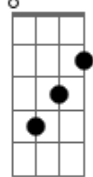

© ukulele-chords.com

Em