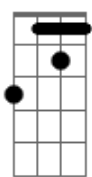

© ukulele-chords.com

Gb