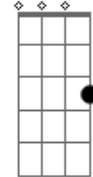

© ukulele-chords.com

C