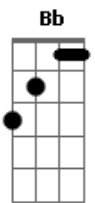

Chuck Adams - A.P.C.H

tom:

Bb
[Primeira Parte]

I miss you so much
I drank all the whiskey
I sent all the flowers
I cried all the tears
I used all my luck
Chasing to get you
And messed it all up
Now I can't forget you

[Refrão]

There's a place called **Bb** heaven
There's a place called **F** hell
And I went straight down to the flames, burning all day
Can't bring it back, can't make it all well
There's a time to remember
There's a time to forget
You're like a song on repeat, playing in my head, can't let you go
Wish we never met

[Segunda Parte]

I miss you so much
I drove every county

I walked every **Gm** mountain
I ran out of **Eb** tears
I spend all my money
Trying to reach you
To tell you I'm sorry
And how bad I need you
[Refrão]
There's a place called **Bb** heaven
There's a place called **F** hell
And I went straight down to the flames, burning all day
Can't bring it back, can't make it all well
There's a time to remember
There's a time to forget
You're like a song on repeat, playing in my head, can't let you go
Wish we never met
[Terceira Parte]
I miss you so much
I drank all the whiskey
I sent all the flowers
I cried all the tears
I miss you so much

Acordes

© ukulele-chords.com