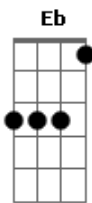

© ukulele-chords.com