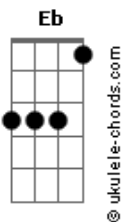

# Chuck Berry - Johnny B. Goode

Tom: **Bb**  
Intro:

Primeira Parte:

**Bb**  
Deep down in Louisiana close to New Orleans  
Way back up in the woods among the evergreens  
**Eb**  
There stood a log cabin made of earth and wood  
**Bb**  
Where lived a country boy named Johnny B. Goode  
**F**  
Who never ever learned to read or write so well  
**Bb**  
But he could play a guitar just like a-ringin' a bell

Refrão:

**Bb**  
Go, go, go Johnny go  
**Eb**  
Go, go Johnny go  
**Bb**  
Go, go Johnny go  
**F**  
Go, go Johnny go  
**Bb**  
Go Johnny B. Goode

Segunda Parte:

**Bb**  
He used to carry his guitar in a gunny sack  
Go sit beneath the tree by the railroad track  
**Eb**  
Oh! The engineers would see him sittin' in the shade  
**Bb**  
Strummin' with the rhythm that the drivers made  
**F**  
People passing by they would stop and say  
**Bb**  
Oh, my but that little country boy can play

## Acordes

**Bb**  
Go, go, go Johnny go  
**Eb**  
Go, go Johnny go  
**Bb**  
Go, go Johnny go  
**F**  
Go, go Johnny go  
**Bb**  
Go Johnny B. Goode  
Solo:

(Variação 1)

(Variação 2)

Terceira Parte:

**Bb**  
His mama told him some day you will be a man  
And you will be the leader of a big old band  
**Eb**  
Many people comin' from miles around  
**Bb**  
To hear you play your music 'till the sun go down  
**F**  
Maybe someday your name will be in lights  
**Bb**  
Sayin' Johnny B. Goode tonight