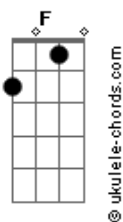

Chuck Berry - Johnny B. Goode

Tom: **Bb**
Intro:

Primeira Parte:

Bb
Deep down in Louisiana close to New Orleans
Way back up in the woods among the evergreens
Eb
There stood a log cabin made of earth and wood
Bb
Where lived a country boy named Johnny B. Goode
F
Who never ever learned to read or write so well
Bb
But he could play a guitar just like a-ringin' a bell

Refrão:

Bb
Go, go, go Johnny go
Eb
Go, go Johnny go
Bb
Go, go Johnny go
F
Go, go Johnny go
Bb
Go Johnny B. Goode

Segunda Parte:

Bb
He used to carry his guitar in a gunny sack
Go sit beneath the tree by the railroad track
Eb
Oh! The engineers would see him sittin' in the shade
Bb
Strummin' with the rhythm that the drivers made
F
People passing by they would stop and say
Bb
Oh, my but that little country boy can play

Segundo Refrão:

Acordes

Bb
Go, go, go Johnny go
Eb
Go, go Johnny go
Bb
Go, go Johnny go
F
Go, go Johnny go
Bb
Go Johnny B. Goode
Solo:

(Variação 1)

(Variação 2)

Terceira Parte:

Bb
His mama told him some day you will be a man
And you will be the leader of a big old band
Eb
Many people comin' from miles around
Bb
To hear you play your music 'till the sun go down
F
Maybe someday your name will be in lights
Bb
Sayin' Johnny B. Goode tonight

Refrão Final:

Bb
Go, go, go Johnny go
Eb
Go, go Johnny go
Bb
Go, go Johnny go
Go, go Johnny go
Go, go Johnny go
Bb
Go Johnny B. Goode