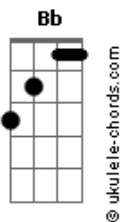

# Chuck Berry - Johnny B. Goode

Tom: **Bb**  
Intro:

Primeira Parte:

**Bb**  
Deep down in Louisiana close to New Orleans  
Way back up in the woods among the evergreens  
**Eb**  
There stood a log cabin made of earth and wood  
**Bb**  
Where lived a country boy named Johnny B. Goode  
**F**  
Who never ever learned to read or write so well  
**Bb**  
But he could play a guitar just like a-ringin' a bell

Refrão:

**Bb**  
Go, go, go Johnny go  
**Eb**  
Go, go Johnny go  
**Bb**  
Go, go Johnny go  
**F**  
Go, go Johnny go  
**Bb**  
Go Johnny B. Goode

Segunda Parte:

**Bb**  
He used to carry his guitar in a gunny sack  
Go sit beneath the tree by the railroad track  
**Eb**  
Oh! The engineers would see him sittin' in the shade  
**Bb**  
Strummin' with the rhythm that the drivers made  
**F**  
People passing by they would stop and say  
**Bb**  
Oh, my but that little country boy can play

## Acordes

**Bb**  
Go, go, go Johnny go  
**Eb**  
Go, go Johnny go  
**Bb**  
Go, go Johnny go  
**F**  
Go, go Johnny go  
**Bb**  
Go Johnny B. Goode  
Solo:

(Variação 1)

(Variação 2)

Terceira Parte:

**Bb**  
His mama told him some day you will be a man  
And you will be the leader of a big old band  
**Eb**  
Many people comin' from miles around  
**Bb**  
To hear you play your music 'till the sun go down  
**F**  
Maybe someday your name will be in lights  
**Bb**  
Sayin' Johnny B. Goode tonight