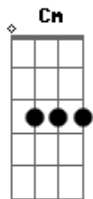

© ukulele-chords.com