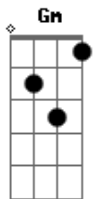

CHUU - Kiss a Kitty

tom:

Gm

Intro: Cm Gm Dm Bb
Yeah, yeah (Mm, mm, mm, mm)
Gm
Yeah

[Refrão]

Cm Dm
I wanna kiss a kitty, ki-kitty
Bb Gm
And tell her she's so pretty, pre-pretty
Cm Dm
I bet she's silky smooth and she got attitude
Bb Gm
I wanna, wanna kiss a, kiss a, kiss a kitty

[Primeira Parte]

Cm
Yeah, bunhong jelli paws
Dm
Allangineun kkorineun jinjja fluff (Woo)
Bb
Ooh, neoui nun sogeun
Gm
Taeonaneun byeoldeurui eunhasu
Cm
She got that little lion heart
Dm
She got that little lion heart
Bb
Nuwo nae mureupe
Gm
Nareunhan gijigae

[Refrão]

Cm Dm
I wanna kiss a kitty, ki-kitty
Bb Gm
And tell her she's so pretty, pre-pretty
Cm Dm
I bet she's silky smooth and she got attitude
Bb Gm
I wanna, wanna kiss a, kiss a, kiss a kitty

Acordes

Cm Dm
I wanna kiss a kitty, ki-kitty
Bb Gm
And tell her she's so pretty, pre-pretty
Cm Dm
I bet she's silky smooth and she got attitude
Bb Gm
I wanna, wanna kiss a, kiss a, kiss a kitty

[Pós-Refrão]

Cm Dm
I wanna, she wanna, he wanna (Kiss a kitty)
Bb Gm
I wanna, she wanna, he wanna (Kiss a kitty, yeah)
Cm Dm
I wanna, she wanna, he wanna (Kiss a kitty)
Bb Gm
I wanna, she wanna, he wanna