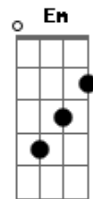

[Refrão]

Cm Dm
I wanna kiss a kitty, ki-kitty
Bb Gm
And tell her she's so pretty, pre-pretty
Cm Dm
I bet she's silky smooth and she got attitude
Bb Gm
I wanna, wanna kiss a, kiss a, kiss a kitty

Acordes

© ukulele-chords.com

© ukulele-chords.com

© ukulele-chords.com

© ukulele-chords.com

© ukulele-chords.com

[Pós-Refrão]

Cm Dm
I wanna, she wanna, he wanna (Kiss a kitty)
Bb Gm
I wanna, she wanna, he wanna (Kiss a kitty, yeah)
Cm Dm
I wanna, she wanna, he wanna (Kiss a kitty)
Bb Gm
I wanna, she wanna, he wanna

[Segunda Parte]

She says I'm perfect
Dm
I'm blinking and yawning
Bb
Sseudadeumeo bae malgo nae meoril
Gm
Geureung ne soneun full-time job
Cm
Tongyeokae jwo when I say meow
Dm
Nauì ujuga neoraseo
Bb
Lucky my life, makin' me fly