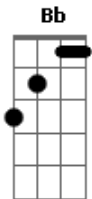

CHUU - Kiss a Kitty

tom:

Gm

Intro: Cm Gm Dm Bb
Yeah, yeah (Mm, mm, mm, mm)
Gm
Yeah

[Refrão]

Cm Dm
I wanna kiss a kitty, ki-kitty
Bb Gm
And tell her she's so pretty, pre-pretty
Cm Dm
I bet she's silky smooth and she got attitude
Bb Gm
I wanna, wanna kiss a, kiss a, kiss a kitty

[Primeira Parte]

Cm
Yeah, bunhong jelli paws
Dm
Allangineun kkorineun jinjja fluff (Woo)
Bb
Ooh, neoui nun sogeun
Gm
Taeonaneun byeoldeurui eunhasu
Cm
She got that little lion heart
Dm
She got that little lion heart
Bb
Nuwo nae mureupe
Gm
Nareunhan gijigae

[Refrão]

Cm Dm
I wanna kiss a kitty, ki-kitty
Bb Gm
And tell her she's so pretty, pre-pretty
Cm Dm
I bet she's silky smooth and she got attitude
Bb Gm
I wanna, wanna kiss a, kiss a, kiss a kitty

Acordes

© ukulele-chords.com

© ukulele-chords.com

© ukulele-chords.com

© ukulele-chords.com

© ukulele-chords.com

[Pós-Refrão]

Cm Dm
I wanna, she wanna, he wanna (Kiss a kitty)
Bb Gm
I wanna, she wanna, he wanna (Kiss a kitty, yeah)
Cm Dm
I wanna, she wanna, he wanna (Kiss a kitty)
Bb Gm
I wanna, she wanna, he wanna