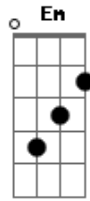

Citizen - How Does It Feel

tom:

Intro: C Cadd9 Em D
(D em forma de C)

How does it feel to be all that you are
C Cadd9 Em D

All that you want to be
C Cadd9 Em D

Is that what you want to be?
C Cadd9 Em D

And how does it feel to be what you've
Em D C Cadd9

Become
Em D C Cadd9

What you said you would never be
C Cadd9 Em D

'Cause I don't feel anything anymore
C Cadd9 Em D

So take me away

Acordes

© ukulele-chords.com

© ukulele-chords.com

© ukulele-chords.com