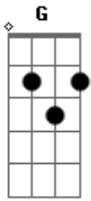

Citizen - How Does It Feel

tom:

Intro: C Cadd9 Em D
(D em forma de C)

How does it feel to be all that you are
C Cadd9 Em D

All that you want to be
C Cadd9 Em D

Is that what you want to be?
C Cadd9 Em D

And how does it feel to be what you've
Em D C Cadd9

Become
Em D C Cadd9

What you said you would never be
C Cadd9 Em D

'Cause I don't feel anything anymore
C Cadd9 Em D

So take me away

Acordes

© ukulele-chords.com

© ukulele-chords.com

© ukulele-chords.com

© ukulele-chords.com

© ukulele-chords.com

© ukulele-chords.com

C Cadd9 Em D

How does it feel to fit into a mould
C Cadd9 Em D

To let go of what you know
C Cadd9 Em D

How does it feel to be just like your friends
C Cadd9 Em D