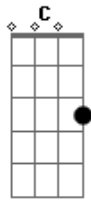

Citizen - How Does It Feel

tom:

Intro: C Cadd9 Em D
(D em forma de C)

How does it feel to be all that you are
C Cadd9 Em D

All that you want to be
C Cadd9 Em D

Is that what you want to be?
C Cadd9 Em D

And how does it feel to be what you've
Em D C Cadd9

Become
Em D C Cadd9

What you said you would never be
C Cadd9 Em D

'Cause I don't feel anything anymore
C Cadd9 Em D

So take me away

Acordes

© ukulele-chords.com

© ukulele-chords.com

© ukulele-chords.com