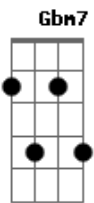

© ukulele-chords.com