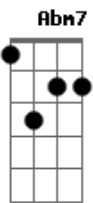

Clairo - Terrapin

tom:

E

Intro: E7M A7M E7M Gbm7 Abm7 B7 F7M

[Verse 1]

E7M A7M
We can go wherever we want

E7M
The plains, the sand, the salt, the dust

A7M
You can say whatever you want

© ukulele-chords.com

© ukulele-chords.com

[Instrumental]

E7M A7M E7M A7M

[Verse 2]

F7M E7M
It's a simple thing, we're all afraid and shy away

A7M
Now I find

E7M A7M
I guess I don't shy