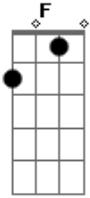

CNBB - Aleluia! Acreditaste Tomé, porque me viste

tom:

Intro: Dm G C Am Dm G C G

C Am Dm
Aleluia, Aleluia!
G C
Aleluia, Aleluia!

C F
Acreditaste, Tomé, porque me viste
Dm G
Felizes os que creram sem ter visto!

C Am Dm
Aleluia, Aleluia!
G C
Aleluia, Aleluia!

Acordes

© ukulele-chords.com

© ukulele-chords.com

© ukulele-chords.com

© ukulele-chords.com

© ukulele-chords.com