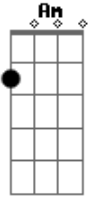

CNBB - Aleluia! Acreditaste Tomé, porque me viste

tom:

Intro: Dm G C Am Dm G C G

C Am Dm
Aleluia, Aleluia!
G C
Aleluia, Aleluia!

C F
Acreditaste, Tomé, porque me viste
Dm G
Felizes os que creram sem ter visto!

C Am Dm
Aleluia, Aleluia!
G C
Aleluia, Aleluia!

Acordes

© ukulele-chords.com

© ukulele-chords.com

© ukulele-chords.com

© ukulele-chords.com

© ukulele-chords.com