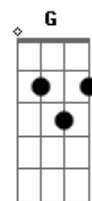

[Refrão]

^{Am}
 Loud thunder heavy rain
^F
 Thin line between joy and pain
^{Dm}
 It's a long strange trip, it's all insane
^E
 You ain't never gonna be the same
^{Am}
 Living life through the night
^F
 Thin line of the lightning strike
^{Dm}
 Sometimes the only light
^E
 When the moon is tucked away

[Segunda Parte]

^{Am} ^G
 The camera captures all the things that
^F ^{Dm}
 Make us turn from what we see
^{Am} ^G
 It's always moving. It dont stop rolling

Acordes

© ukulele-chords.com

© ukulele-chords.com

© ukulele-chords.com

© ukulele-chords.com

© ukulele-chords.com

© ukulele-chords.com

^F
 I havent slept in three damn days
^{Dm} ^E
 Yeah but who needs that anyway?
 [Refrão]
^{Am}
 Loud thunder heavy rain
^F
 Thin line between joy and pain
^{Dm}
 It's a long strange trip, it's all insane
^E
 You ain't never gonna be the same
^{Am}
 Living life through the night
^F
 Thin line of the lightning strike
^{Dm}
 Sometimes the only light
^E ^{Am}
 When the moon is tucked away

[Solo] ^{Am} ^G ^F ^{Dm}
^{Am} ^G ^F ^{Dm}

[Refrão]

^{Am}
 Loud thunder heavy rain
^F
 Thin line between joy and pain
^{Dm}
 It's a long strange trip
 It's all insane
^E
 You ain't never gonna be the same
^{Am}
 Living life through the night
^F
 Thin line of the lightning strike
^{Dm}
 Sometimes the only light
^E
 When the moon is tucked away