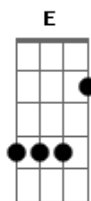

[Refrão]

^{Am}
 Loud thunder heavy rain
^F
 Thin line between joy and pain
^{Dm}
 It's a long strange trip, it's all insane
^E
 You ain't never gonna be the same
^{Am}
 Living life through the night
^F
 Thin line of the lightning strike
^{Dm}
 Sometimes the only light
^E
 When the moon is tucked away

[Segunda Parte]

^{Am} ^G
 The camera captures all the things that
^F ^{Dm}
 Make us turn from what we see
^{Am} ^G
 It's always moving. It dont stop rolling

Acordes

© ukulele-chords.com

© ukulele-chords.com

© ukulele-chords.com

© ukulele-chords.com

© ukulele-chords.com

© ukulele-chords.com

^F
 I havent slept in three damn days
^{Dm} ^E
 Yeah but who needs that anyway?
 [Refrão]
^{Am}
 Loud thunder heavy rain
^F
 Thin line between joy and pain
^{Dm}
 It's a long strange trip, it's all insane
^E
 You ain't never gonna be the same
^{Am}
 Living life through the night
^F
 Thin line of the lightning strike
^{Dm}
 Sometimes the only light
^E ^{Am}
 When the moon is tucked away

[Solo] ^{Am} ^G ^F ^{Dm}
^{Am} ^G ^F ^{Dm}

[Refrão]

^{Am}
 Loud thunder heavy rain
^F
 Thin line between joy and pain
^{Dm}
 It's a long strange trip
 It's all insane
^E
 You ain't never gonna be the same
^{Am}
 Living life through the night
^F
 Thin line of the lightning strike
^{Dm}
 Sometimes the only light
^E
 When the moon is tucked away