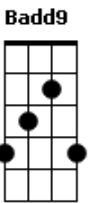

© ukulele-chords.com