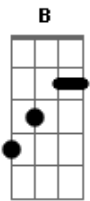

ukulele-chords.com

ukulele-chords.com