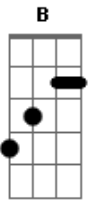

© ukulele-chords.com