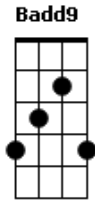

ukulele-chords.com