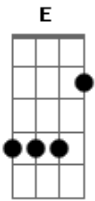

Coldplay - ?? (Human Heart) (feat. We Are KING & Jacob Collier)

tom:

Intro: ^E Eadd9 ^E E
^E Eadd9 ^E E

^E ^E ^E
Boys, boys don't cry
^A ^A
Boys keep it all inside
^B ^E ^B ^A
I try to hide it underneath
^{Badd9} ^{Gbm11} ^B ^E
Still my heart starts to beat

(^B) ^E
My human heart
^{Badd9}
Only got a human heart
^E ^A
I wish it didn't run away
^E ^E ^{Gbm11}
I wish it didn't fall apart, Ohhh

^E
My human heart
(^E) ^{Badd9}
Night and day, light and dark
^A
Any day could be torn in half
^A ^E
Only got a human heart

Acordes

© ukulele-chords.com