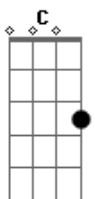

© ukulele-chords.com