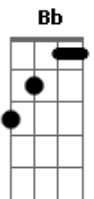

© ukulele-chords.com