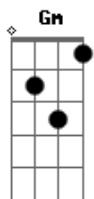

© ukulele-chords.com