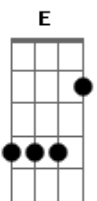

© ukulele-chords.com