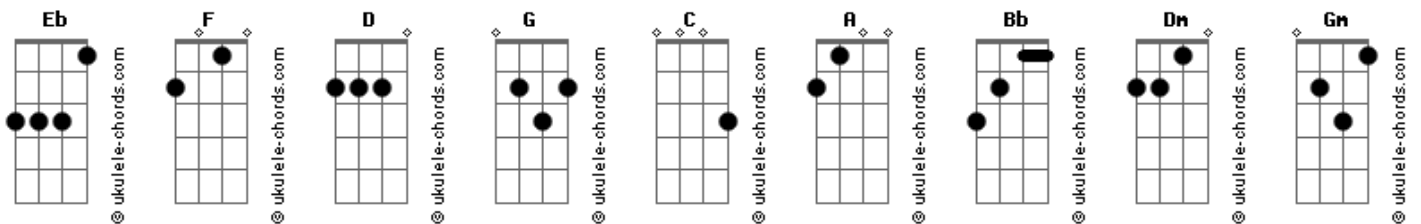

Coldplay - Paradise

tom:
Eb (forma dos acordes no tom de F)
Afinação: D G C F A D

[Intro]
Bb C Dm F
Bb C Dm F
Bb C Dm F
Bb F C
Bb F C
Gm Bb F C
Gm Bb F C
Gm Bb F C
Gm Bb F C

[Verso]
Gm F
When she was just a girl
Dm C
She expected the world
Gm F
But it flew away from her reach
Dm C
So she ran away in her sleep
Gm Bb
And dreamed of para-para-paradise

[Refrão]
F C
Para-para-paradise
Gm Bb
Para-para-paradise
F C
Every time she closed her eyes
(Gm F Dm C)
(Gm F Dm C)

[Verso]
Gm F
When she was just a girl
Dm C
She expected the world
Gm F
But it flew away from her reach
Dm C
And the bullets catch in her teeth
Bb F
Life goes on it gets so heavy
F C
The wheel breaks the butterfly
Bb F
Every tear a waterfall
Bb F C
In the night the stormy night she close her eyes
Bb F C
In the night the stormy night away she flies
Gm Bb
And dream of para-para-paradise

[Ponte]
Bb F C
So lying underneath those stormy skies
Bb F C
She said oh I know the sun must set to rise
Gm Bb
This could be para-para-paradise

[Refrão]
F C
Para-para-paradise
Gm Bb
This could be para-para-paradise
F C
Oh oh ohhh oh ohhhh oh oh oh
Gm Bb
This could be para-para-paradise
F C
Para-para-paradise
Gm Bb
This could be para-para-paradise
F C
Oh oh oh oh ohhhh oh oh oh

[Solo] Gm Bb F C
Gm Bb F C

[Refrão]
Gm Bb
This could be para-para-paradise
F C
Para-para-paradise
Gm Bb
This could be para-para-paradise
F C
Oh oh oh oh ohhh oh oh oh

[Final] Bb C C Dm
Bm7

Acordes

Bb7

© ukulele-chords.com