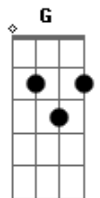

Coldplay - The Scientist

tom:

F

Afinação: E A D G C F

[Primeira Parte]

Dm **Bbadd9**
Come up to meet you
F
Tell you I'm sorry
F2
You don't know how lovely you are

Dm **Bbadd9**
I had to find you
F
Tell you I need you
F2
Tell you I'll set you apart

Dm **Bbadd9**
Tell me your secrets
F
And ask me your questions
F2
Oh, lets go back to the start

Dm **Bbadd9**
Running in circles
F
Coming up tails
F2
Heads on a science apart

[Refrão]

Bbadd9 **F**
Nobody said it was easy
F2
It's such a shame for us to part
Bbadd9 **F**
Nobody said it was easy
F
No one ever said
F C
It would be this hard
Oh take me back to the start
(F Bbadd9 F F2)

[Segunda Parte]

Dm **Bbadd9**
I was just guessing

Acordes

© ukulele-chords.com

© ukulele-chords.com

© ukulele-chords.com

© ukulele-chords.com

© ukulele-chords.com