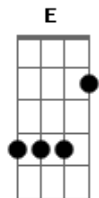

Coldplay - The Scientist

tom:

F

Afinação: E A D G C F

[Primeira Parte]

Dm **Bbadd9**
Come up to meet you
F
Tell you I'm sorry
F2
You don't know how lovely you are

Dm **Bbadd9**
I had to find you
F
Tell you I need you
F2
Tell you I'll set you apart

Dm **Bbadd9**
Tell me your secrets
F
And ask me your questions
F2
Oh, lets go back to the start

Dm **Bbadd9**
Running in circles
F
Coming up tails
F2
Heads on a science apart

[Refrão]

Bbadd9 **F**
Nobody said it was easy
F2
It's such a shame for us to part
Bbadd9 **F**
Nobody said it was easy
F
No one ever said
F C
It would be this hard
Oh take me back to the start
(F Bbadd9 F F2)

[Segunda Parte]

Dm **Bbadd9**
I was just guessing

Acordes

© ukulele-chords.com

© ukulele-chords.com

© ukulele-chords.com

© ukulele-chords.com

© ukulele-chords.com