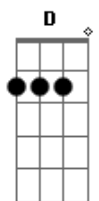

Acordes

© ukulele-chords.com