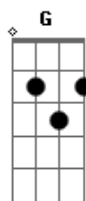

Colin & Caroline - More Than Gravity

Tom: D

Riff 1

```

D          D
E|-----|
B|---3---3---3---3---|
G|---2---2---2---2---|
D|-2p0---0---4p0---0---|
A|-----|
E|-----|
  
```

Riff 2

```

Bm  D D D
E|-----|
B|---3---3---3---3---|
G|---2---2---2---2---|
D|---0---2---0---0---|
A|-0h2-----|
E|-----|
  
```

Riff 3

```

D
E|-----|
B|---3---3---3---3---|
G|---2---2---2---2---|
D|---0---0---0---0---|
A|-----|
E|-----|
  
```

Intro: Riff 1 e 2

```

Bm D D D
Bm D D D
D
  
```

D D D
 There's not a simple explanation
 D D (D)
 For the things that I feel
 D D
 There's no one word to tell you
 D D D D
 Why I do the things that I do

[Riff 2] [Riff 1]

```

Bm D D D Bm D D D (D )
I don't need you, I just want you
Bm D D D Bm D D D (D )
I can't love you, I'm too scared to
  
```

[Riff 1]

D D D
 It's not a trick that's up my sleeve
 D D (D)
 It's just the heart inside me
 D D D D
 And I spent so much time fighting the man
 D D (D)
 That I am trying to be

[Final] Riff 1 (x2) Riff 2

```

Riff 4
E|-----|
B|---3---3---3---3---|
G|---2---2---2---2---|
D|-4---0---0---0---0---|
A|-----0h2-----|
E|-----|
  
```

Acordes

© ukulele-chords.com

© ukulele-chords.com

© ukulele-chords.com