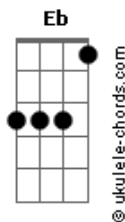

Conan Gray - Caramel

tom:

E (forma dos acordes no tom de Eb)

Capostrate na 1ª casa

Intro: One, two

(D Em7 G7M D)

[Primeira Parte]

D Em7
Well, in the moment, you weren't all that kind

G7M
You with your wide-eyed grin's all I can see

D
When I think of that time

Em7
Promises spoken, all coming back as lies

G7M G G7M
But you with your soft sweet kiss is all I miss

G D D2 D D2
In the back of my mind

[Pré-Refrão]

G7M
Did me wrong in the past

A A
And I know it was bad

[Refrão]

A
But you
D Em7
Burn inside my memory so well

G7M
You caramel
G D
You're caramel

[Segunda Parte]

D Em7
Your cigarette breath thick on your open mouth
G7M

D
Maple and amber clouds and coffee grounds when I think of it
now

Oh, and all the nights with your friends around
G7M
Ignoring me so they won't find out

Em7
You can act real cool 'cause it's over now
Em
But, man, you cried when it all went down
G7M

Acordes

And no one believed me, you gaslighted feelings

Still you had me thinking that I was the reason
D
That I was fucking losing my mind

[Pré-Refrão]

G7M
It was love at the worst
A A
It was love we deserved

[Refrão]

A
Yeah you
D Em7
Burn inside my memory so well

G7M
You caramel
G D
You're caramel

And the longer burn, the sweeter that you smell

G7M
You caramel
G D
You're caramel

[Ponte]

D
Sweet taste in my mouth
Em
I can't get it out

G7M
I want you back now and we're making out

Drunk, sleeping on my couch
D

Now when I hear you're in town, I just want caramel
E2

Ooh-hoo, I heard you're in town
G7M

I want you back now
D A
Come over to my house, there's space on my couch

[Final]

D E7
Yeah, you burn inside my memory so well
G7M

You caramel
G D
You're caramel