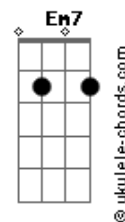

Conan Gray - Caramel

tom:

E (forma dos acordes no tom de Eb)

Capostrate na 1ª casa

Intro: One, two

(D Em7 G7M D)

[Primeira Parte]

D Em7
Well, in the moment, you weren't all that kind

G7M
You with your wide-eyed grin's all I can see

D
When I think of that time

Em7
Promises spoken, all coming back as lies

G7M G G7M
But you with your soft sweet kiss is all I miss

G D D2 D D2
In the back of my mind

[Pré-Refrão]

G7M
Did me wrong in the past

A A
And I know it was bad

[Refrão]

A
But you
D Em7
Burn inside my memory so well

G7M
You caramel
G D
You're caramel

[Segunda Parte]

D Em7
Your cigarette breath thick on your open mouth
G7M

D
Maple and amber clouds and coffee grounds when I think of it
now

Oh, and all the nights with your friends around
G7M
Ignoring me so they won't find out

Em7
You can act real cool 'cause it's over now
Em
But, man, you cried when it all went down
G7M

Acordes

And no one believed me, you gaslighted feelings

Still you had me thinking that I was the reason
D
That I was fucking losing my mind

[Pré-Refrão]

G7M
It was love at the worst
A A
It was love we deserved

[Refrão]

A
Yeah you
D Em7
Burn inside my memory so well

G7M
You caramel
G D
You're caramel

And the longer burn, the sweeter that you smell

G7M
You caramel
G D
You're caramel

[Ponte]

D
Sweet taste in my mouth
Em
I can't get it out

G7M
I want you back now and we're making out

Drunk, sleeping on my couch
D

Now when I hear you're in town, I just want caramel
E2

Ooh-hoo, I heard you're in town
G7M

I want you back now
D A
Come over to my house, there's space on my couch

[Final]

D E7
Yeah, you burn inside my memory so well
G7M

You caramel
G D
You're caramel