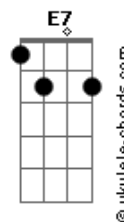

Conan Gray - Caramel

tom:

E (forma dos acordes no tom de Eb)

Capostrate na 1ª casa

Intro: One, two

(D Em7 G7M D)

[Primeira Parte]

D Em7
Well, in the moment, you weren't all that kind

G7M
You with your wide-eyed grin's all I can see

D
When I think of that time

Em7
Promises spoken, all coming back as lies

G7M G G7M
But you with your soft sweet kiss is all I miss

G D D2 D D2
In the back of my mind

[Pré-Refrão]

G7M
Did me wrong in the past

A A
And I know it was bad

[Refrão]

A
But you
D Em7
Burn inside my memory so well

G7M
You caramel
G D
You're caramel

[Segunda Parte]

D Em7
Your cigarette breath thick on your open mouth
G7M

D
Maple and amber clouds and coffee grounds when I think of it
now

Oh, and all the nights with your friends around
G7M
Ignoring me so they won't find out

Em7
You can act real cool 'cause it's over now
Em
But, man, you cried when it all went down
G7M

Acordes

And no one believed me, you gaslighted feelings

Still you had me thinking that I was the reason
D
That I was fucking losing my mind

[Pré-Refrão]

G7M
It was love at the worst
A A
It was love we deserved

[Refrão]

A
Yeah you
D Em7
Burn inside my memory so well

G7M
You caramel
G D
You're caramel

And the longer burn, the sweeter that you smell

G7M
You caramel
G D
You're caramel

[Ponte]

D
Sweet taste in my mouth
Em
I can't get it out

G7M
I want you back now and we're making out

Drunk, sleeping on my couch
D

Now when I hear you're in town, I just want caramel
E2

Ooh-hoo, I heard you're in town
G7M

I want you back now
D A
Come over to my house, there's space on my couch

[Final]

D E7
Yeah, you burn inside my memory so well
G7M

You caramel
G D
You're caramel