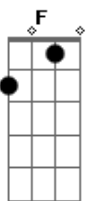

© ukulele-chords.com