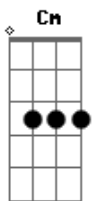

© ukulele-chords.com