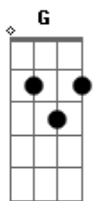

Conan Gray - Looklike

Tom: G

Intro: Bb Dm Gm Eb

Bb F
Let's go back to the summer night
Gm Eb Bb
When we met eyes, its like a movie line
Bb F Gm
Kissin' underneath the city lights
Eb Cm Gm
But now you're laying in another guys arms
Cm F
'Cause I'm all gone

But when you look in his eyes Bb
F
Do you think of mine?
Gm
And when you look at that smile
Eb
Do I cross your mind?
Bb
I know in your head
F
You see me instead
Gm Eb
'Cause he looks alot like I did back then
Cm F
Baby don't lie
Bb
He's just a lookalike

Bb F Gm
Can't redo what's already done
Eb Bb
Cant compete cause I've already won
F Gm
Sayin this time, "It's really love"
Eb Cm Gm
But honey, you're not fooling anyone
Cm F
Don't you know were done?

But when you look in his eyes Bb
F
Do you think of mine?
Gm

And when you look at that smile
Eb
Do I cross your mind?
Bb
I know in your head
F
You see me instead
Gm Eb
'Cause he looks alot like I did back then
Cm F
Baby don't lie
Bb
He's just a lookalike
Eb F Gm
And I'll admit that I sometimes, maybe, might
Eb F Gm
Think about you at night, well, almost every night
Eb F
No matter how I try to hide
Gm Cm
And erase you from my mind
Eb
I'm dying
F Bb
To find a lookalike

Bb
'Cause when you look in his eyes
F
Hope you think of mine
Gm
And when you look at that smile
Eb
Hope I cross your mind
Bb
I hope in your head
F
You see me instead
Gm Eb
'Cause you've been in mine every day since then
Cm F Bb
Maybe it's time to find a lookalike
Cm F
No, I can't lie
Bb
I need a lookalike

Acordes

© ukulele-chords.com