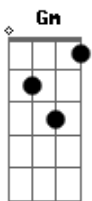

© ukulele-chords.com