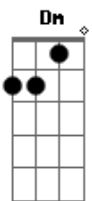

© ukulele-chords.com