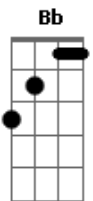

© ukulele-chords.com