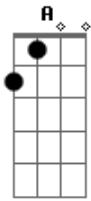

© ukulele-chords.com