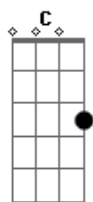

Creedence Clearwater Revival - Looking Out My Back Door

tom:

Intro: G Em C G D

G Em
Just got home from Illinois. Lock the front door, oh boy!

C G D
Got to sit down, take a rest on the porch

G Em
Imagination sets in, pretty soon I'm singin'

C G D G
Doot, doot, doot lookin out my back door

G Em
Giant doin cart wheels a statue wearing high heels

C G D
Look at all the happy creatures dancing on the lawn

G Em
Dinosaur victrola listenin' to Buck Owens

C G D G
Doot, doot, doot lookin out my back door

(G Gb F E)
(D A Gbm E)

A Gbm
Forward troubles Illinois lock the front door, oh boy

D A E
Look at all the happy creatures dancin on the lawn

A Gbm
Bother me tomorrow, today I'll find no sorrow

D A E A
Doot, doot, doot lookin out my back door

(C G D)

Acordes

© ukulele-chords.com

© ukulele-chords.com

© ukulele-chords.com

© ukulele-chords.com

© ukulele-chords.com