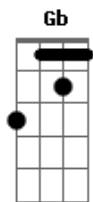

Creedence Clearwater Revival - Looking Out My Back Door

tom:

Intro: G Em C G D

G Em
Just got home from Illinois. Lock the front door, oh boy!

C G D
Got to sit down, take a rest on the porch

G Em
Imagination sets in, pretty soon I'm singin'

C G D G
Doot, doot, doot lookin out my back door

G Em
Giant doin cart wheels a statue wearing high heels

C G D
Look at all the happy creatures dancing on the lawn

G Em
Dinosaur victrola listenin' to Buck Owens

C G D G
Doot, doot, doot lookin out my back door

(G Gb F E)
(D A Gbm E)

A Gbm
Forward troubles Illinois lock the front door, oh boy

D A E
Look at all the happy creatures dancin on the lawn

A Gbm
Bother me tomorrow, today I'll find no sorrow

D A E A
Doot, doot, doot lookin out my back door

(C G D)

Acordes

© ukulele-chords.com

© ukulele-chords.com

© ukulele-chords.com

© ukulele-chords.com

© ukulele-chords.com