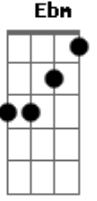

© ukulele-chords.com