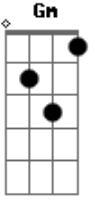

© ukulele-chords.com