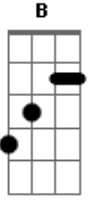

© ukulele-chords.com