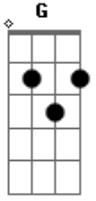

© ukulele-chords.com