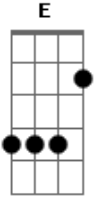

© ukulele-chords.com