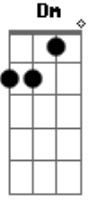

© ukulele-chords.com