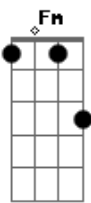

© ukulele-chords.com