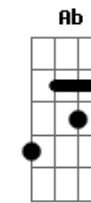

© ukulele-chords.com

© ukulele-chords.com

© ukulele-chords.com

© ukulele-chords.com

Fm Gm Gb Db Gb7  
You're all you need, I've seen it, you're able  
Fm Gm Gb Dm Db  
Please do not lean on me, I'm unstable  
Fm Gm Gb Db Gb7  
You're all you need, I've seen it, you're able