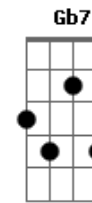

© ukulele-chords.com