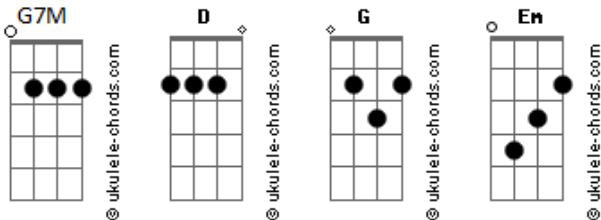

Dayglow - Hot Rod

tom:

Intro: D

(G G7M D Em)
 (G G7M D Em)
 (G G7M D Em)
 (G G7M D Em)

[Primeira Parte]

G D
 My memory is not like the other one
 Em
 Turn to strike my face
 G D
 Always second place
 Em G
 Tell me again why is it I
 D
 Never can do anything right?
 Em G D
 Complicated theories of life, sarcastically

[Refrão]

Em G
 But we both know
 D
 The way it's gonna go
 Em G G7M
 In the same way
 D
 Maybe I'm not all that you thought
 Em G
 And we don't move
 D
 Like we used to do
 Em G
 In the same way

Maybe you're not such a hot rod

(D Em)

[Segunda Parte]

G D
 Take back again all that I ever was
 Em G
 It was only just a face
 D
 I never thought of it that way
 Em

Acordes

But what do I know
 G
 I'm sorry for
 D
 Not wanting to be your décor
 Em G D
 Truth is such a violent force, pushing you away