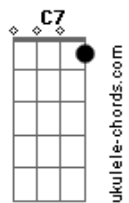

© ukulele-chords.com