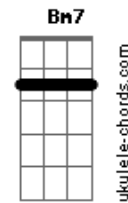

© ukulele-chords.com