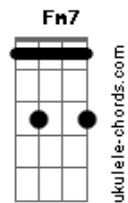

© ukulele-chords.com