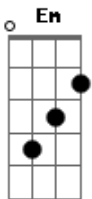

© ukulele-chords.com