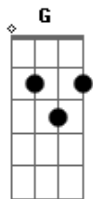

Delirious? - All The Way

tom: C [Intro] G A7 Cadd9 G G2

G A7 Cadd9
Come close to me: too close for words
G G2
And still my beating heart
G A7 Cadd9
I find your thoughts without one glance
G
We're going all the way

Em Em Em D
With you I'm washed as white as the snow
Cadd9 G
And all crimson stain becomes just a shadow
Em Em Em D
You know I would be blind without you
C Eb F
So light up my way to find my way home again
G A7 Cadd9 G G2
Today, today, today we're going all the way

G A7 Cadd9
Tears sometimes fall upon my face
G G2
And join the oil of gladness
G A7 Cadd9
How can it be I've found this love
G

A love that let me fly?

Em Em Em D
With you I'm washed as white as the snow
C G
And all crimson stain becomes just a shadow
Em Em Em D
You know I would be blind without you
C Eb F
So light up my way to find my way home again
G A7 Cadd9 G G2
Today, today, today we're going all the way
G A7 Cadd9 G G2
Today, today, today we're going all the way
G A7 Cadd9 G G2
Today, today, today we're going all the way
Goin' all the way with you!

SOL0: Em Em Em D C G
Em Em Em D C Eb F

G A7 Cadd9 G G2
Today, today, today we're going all the way
G A7 Cadd9 G G2
Today, today, today we're going all the way
Yeah yeah

G A7 Cadd9 G G2 (x4)

Acordes

© ukulele-chords.com