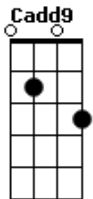

ukulele-chords.com