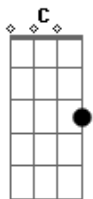

Delirious? - All The Way

tom: C [Intro] G A7 Cadd9 G G2

G A7 Cadd9
Come close to me: too close for words
G G2
And still my beating heart
G A7 Cadd9
I find your thoughts without one glance
G
We're going all the way

Em Em Em D
With you I'm washed as white as the snow
Cadd9 G
And all crimson stain becomes just a shadow
Em Em Em D
You know I would be blind without you
C Eb F
So light up my way to find my way home again
G A7 Cadd9 G G2
Today, today, today we're going all the way

G A7 Cadd9
Tears sometimes fall upon my face
G G2
And join the oil of gladness
G A7 Cadd9
How can it be I've found this love
G

A love that let me fly?

Em Em Em D
With you I'm washed as white as the snow
C G
And all crimson stain becomes just a shadow
Em Em Em D
You know I would be blind without you
C Eb F
So light up my way to find my way home again
G A7 Cadd9 G G2
Today, today, today we're going all the way
G A7 Cadd9 G G2
Today, today, today we're going all the way
G A7 Cadd9 G G2
Today, today, today we're going all the way
Goin' all the way with you!

SOL0: Em Em Em D C G
Em Em Em D C Eb F

G A7 Cadd9 G G2
Today, today, today we're going all the way
G A7 Cadd9 G G2
Today, today, today we're going all the way
Yeah yeah

G A7 Cadd9 G G2 (x4)

Acordes

© ukulele-chords.com