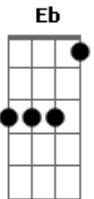

© ukulele-chords.com