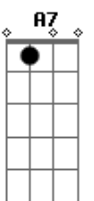

© ukulele-chords.com