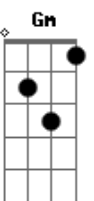

© ukulele-chords.com