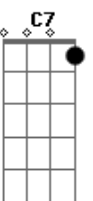

© ukulele-chords.com