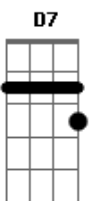

© ukulele-chords.com