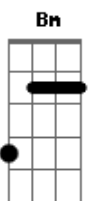

© ukulele-chords.com