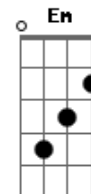

© ukulele-chords.com