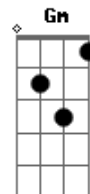

© ukulele-chords.com