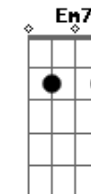

© ukulele-chords.com

© ukulele-chords.com

**Cadd9**  
  
ukulele-chords.com

The diagram shows a 4x4 grid representing the ukulele fretboard. The top row has two open circles above the first and second strings. The second string has a solid black dot on the first fret. The third string has a solid black dot on the second fret. The fourth string is empty.