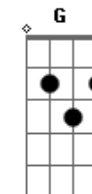

© ukulele-chords.com