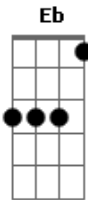

ukulele-chords.com