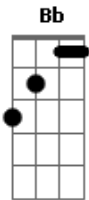

ukulele-chords.com