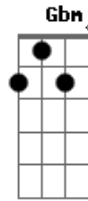

ukulele-chords.com