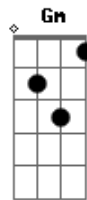

ukulele-chords.com