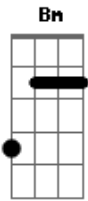

Dionne Warwick - I'll Never Love This Way Again

tom:

Intro: **D** **Dadd9** **Bm** **G** **E** **G** **A7** **G**

Dadd9 **D** **Bm7** **G**

Gbm
You looked inside my fan - ta - sies and made each one come true

G **A** **A** **Gbm** **Bm**
Something no one else had ever found a way to do

Em **D** **G** **Em**
I've kept the mem'ries one by one, since you took me in

G **A7** **D**
And I know I'll never love this way again

[Refrão]

D **Gbm** **G** **A7**
I know I'll never love this way again

Bb **Bm7** **Bm7** **A** **A** **Gbm** **Em**
So I keep holdin' on before the good is gone

D **Gbm** **G** **A7**
I know I'll never love this way again

Bb **Bm** **Bm7** **A7** **A7** **Dadd9** **D** **Dadd9** **Bm** **G** **E** **G** **A7** **G**
Hold on, hold on, hold on

Dadd9 **D** **Bm7** **G** **Gbm**

Acordes

ukulele-chords.com

ukulele-chords.com

ukulele-chords.com