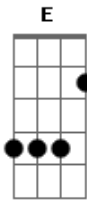

Dionne Warwick - I'll Never Love This Way Again

tom:

Intro: **D** **Dadd9** **Bm** **G** **E** **G** **A7** **G**

Dadd9 **D** **Bm7** **G**

Gbm
You looked inside my fan - ta - sies and made each one come true

[Refrão]

D **Gbm** **G** **A7**
I know I'll never love this way again

Bb **Bm7** **Bm7** **A** **A** **Gbm** **Em**
So I keep holdin' on before the good is gone

D **Gbm** **G** **A7**
I know I'll never love this way again

Bb **Bm** **Bm7** **A7** **A7** **Dadd9** **D** **Dadd9** **Bm** **G** **E** **G** **A7** **G**
Hold on, hold on, hold on

Dadd9 **D** **Bm7** **G** **Gbm**

Acordes

ukulele-chords.com

ukulele-chords.com

ukulele-chords.com