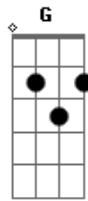

Dionne Warwick - I'll Never Love This Way Again

tom:

Intro: **D** **Dadd9** **Bm** **G** **E** **G** **A7** **G**

Dadd9 **D** **Bm7** **G**

Gbm
You looked inside my fan - ta - sies and made each one come true

[Refrão]

D **Gbm** **G** **A7**
I know I'll never love this way again

Bb **Bm7** **Bm7** **A** **A** **Gbm** **Em**
So I keep holdin' on before the good is gone

D **Gbm** **G** **A7**
I know I'll never love this way again

Bb **Bm** **Bm7** **A7** **A7** **Dadd9** **D** **Dadd9** **Bm** **G** **E** **G** **A7** **G**
Hold on, hold on, hold on

Dadd9 **D** **Bm7** **G** **Gbm**

Acordes

ukulele-chords.com

ukulele-chords.com

ukulele-chords.com