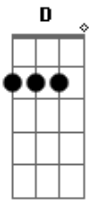

Dionne Warwick - I'll Never Love This Way Again

tom:

Intro: **D** **Dadd9** **Bm** **G** **E** **G** **A7** **G**

Dadd9 **D** **Bm7** **G**

Gbm
You looked inside my fan - ta - sies and made each one come true

G **A** **A** **Gbm** **Bm**
Something no one else had ever found a way to do

Em **D** **G** **Em**
I've kept the mem'ries one by one, since you took me in

G **A7** **D**
And I know I'll never love this way again

[Refrão]

D **Gbm** **G** **A7**
I know I'll never love this way again

Bb **Bm7** **Bm7** **A** **A** **Gbm** **Em**
So I keep holdin' on before the good is gone

D **Gbm** **G** **A7**
I know I'll never love this way again

Bb **Bm** **Bm7** **A7** **A7** **Dadd9** **D** **Dadd9** **Bm** **G** **E** **G** **A7** **G**
Hold on, hold on, hold on

Dadd9 **D** **Bm7** **G** **Gbm**

Acordes

ukulele-chords.com