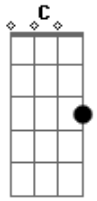

Dish Carpens - GMZA

tom:
 A (forma dos acordes no tom de G)
 Capostraste na 2ª casa
 Intro: D D D D D D

D G
 Gmza, GMZA
 C D
 Since you?re gone, everything turned grey
 D G
 Walking alone on the park or street
 C D
 I got so much around, but no one to meet
 D G

Acordes

© ukulele-chords.com

© ukulele-chords.com

© ukulele-chords.com

© ukulele-chords.com

Gmza, GMZA
 C D
 Since you?re gone, everything turned grey
 D G
 It doesn?t matter the cost of living alone
 C D
 I want somebody waiting for me at home
 D G
 You know I really depend on anything you say
 C D
 Think awhile and everything will be okay
 [Final] D D D D D D