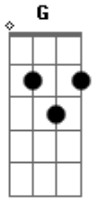

Dish Carpens - GMZA

tom:
 A (forma dos acordes no tom de G)
 Capostraste na 2ª casa
 Intro: D D D D D D

D G
 Gmza, GMZA
 C D
 Since you?re gone, everything turned grey
 D G
 Walking alone on the park or street
 C D
 I got so much around, but no one to meet
 D G

Acordes

© ukulele-chords.com

© ukulele-chords.com

© ukulele-chords.com

© ukulele-chords.com

Gmza, GMZA
 C D
 Since you?re gone, everything turned grey
 D G
 It doesn?t matter the cost of living alone
 C D
 I want somebody waiting for me at home
 D G
 You know I really depend on anything you say
 C D
 Think awhile and everything will be okay
 [Final] D D D D D D