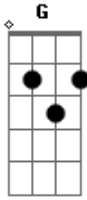

© ukulele-chords.com