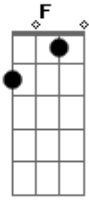

Dispatch - 10ft 5ft Bang Em

Tom: F

10ft 5ft Bang 'em
Who are we livin for

Dm Dm Dm C

BASS DRUMS & KEYS

Dm F G D Dm F C7
D F

Acordes

© ukulele-chords.com