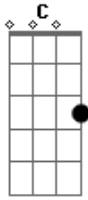

© ukulele-chords.com