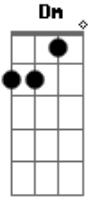

Dispatch - 10ft 5ft Bang Em

Tom: F

10ft 5ft Bang 'em
Who are we livin for

Dm Dm Dm C

BASS DRUMS & KEYS

Dm F G D Dm F C7
D F

Acordes

© ukulele-chords.com