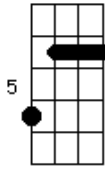

© ukulele-chords.com

Dbm