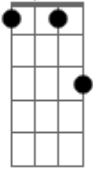

# Djo - Charlie's Garden

tom:

Intro: Dbm7 G Dbm Dbm Dbm

[Primeira Parte]

A E  
Waking up  
G D  
It's the fat back shank of the day  
A E  
What to do?  
G D  
Take a cup drink the sleepy away  
A E  
Penny's up  
G D  
Hear the paws scratch the back of the door  
A E  
The sun is out  
G D  
Take a break, don't know what it's from

[Refrão]

N.c. A  
One more day  
Dbm G D F  
In Charlie's garden, oh  
G A  
One more day  
E G D A D A D  
In Charlie's garden, oh  
( Dm Em F Em )  
( Dm Em )  
( Fm Bb7 )

[Final]

Eb Bb Db Ab  
In Charlie's garden  
Eb Bb Db Ab  
In Charlie's garden  
Eb Bb  
Waking up  
Db Ab  
It's the fat back shank of the day  
Eb Bb  
What to do?  
Db Ab  
Take a cup drink the sleepy away  
Eb Bb  
Penny's up  
Db Ab  
Hear the paws scratch the back of the door  
Eb Bb  
The sun is out (Hey, Joe, would you mind  
Calling me back?)  
Db Ab  
Take a break, don't know what it's from  
(Unfortunately, uh)  
Eb Bb  
The sun is out (we're gonna need you)  
Db Eb  
Take a break, don't know what it's from (if  
You could just let us know if you're coming  
In)  
Eb Bb  
The sun is out (yeah, sorry, there was a bit  
Of a mix-up)

© ukulele-chords.com

**Dm**

© ukulele-chords.com

**Ab**

© ukulele-chords.com

**Fm**

© ukulele-chords.com

**Bb7**