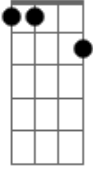

© ukulele-chords.com

Dbm7