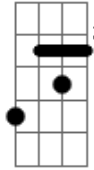

© ukulele-chords.com

Ab