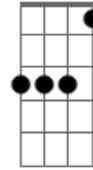

© ukulele-chords.com

Eb