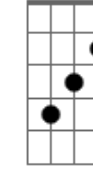

© ukulele-chords.com

Em