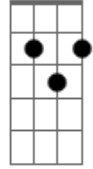

G

© ukulele-chords.com

Dbm7

© ukulele-chords.com

Dbm

© ukulele-chords.com

A

© ukulele-chords.com

E

© ukulele-chords.com

D

© ukulele-chords.com

F

© ukulele-chords.com

Em

© ukulele-chords.com

Dm

© ukulele-chords.com

Ab

© ukulele-chords.com

Fm

© ukulele-chords.com

Bb7

© ukulele-chords.com

Eb

© ukulele-chords.com

Bb

© ukulele-chords.com

Db

© ukulele-chords.com