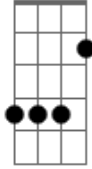

© ukulele-chords.com

E