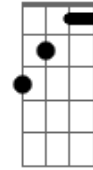

© ukulele-chords.com

Bb