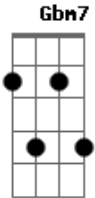

Double You - We All Need Love

Tom: A

We all need love, we all need love

We all need love, I swear it's true

All God's children, me and you.

We all need love, I swear it's true

All God's children, me and you.

A B Abm7 Dbm7 (4x)
We all need love (...)

I was just a lonely man, with my suitcase in my hand.

Part of a travelling band, on the road (girl, I was always away from you).

I never needed anyone, and my music, it was my fun.

Brother, brother reach out your hand

Sister stand up by your man

And let them know that you understand,

You really need him (I've always needed you, yes it's true).

And the sun will shine on you,

Help your love to pull on through.

A B
So reach out (reach out), take a little love.

REFRÃO

Acordes

© ukulele-chords.com

© ukulele-chords.com

© ukulele-chords.com

© ukulele-chords.com

© ukulele-chords.com