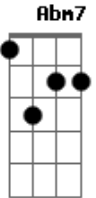

Double You - We All Need Love

Tom: A

We all need love, we all need love

We all need love, I swear it's true

All God's children, me and you.

We all need love, I swear it's true

All God's children, me and you.

A B Abm7 Dbm7 (4x)
We all need love (...)

I was just a lonely man, with my suitcase in my hand.

Part of a travelling band, on the road (girl, I was always away from you).

I never needed anyone, and my music, it was my fun.

Brother, brother reach out your hand

Sister stand up by your man

And let them know that you understand,

You really need him (I've always needed you, yes it's true).

And the sun will shine on you,

Help your love to pull on through.

A B
So reach out (reach out), take a little love.

REFRÃO

Acordes

© ukulele-chords.com

© ukulele-chords.com

© ukulele-chords.com

© ukulele-chords.com

© ukulele-chords.com