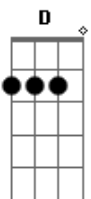

© ukulele-chords.com