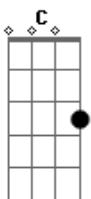

Dm Dm C A7 Carry me to the shoreline
Dm Dm C A7 Bury me in the sand
Dm Dm C A7 Walk me across the water
Bb6 C C And maybe you'll understand
F Bb Once the stone
Gm C You're crawling under
F Bb C Is lifted off your shoulders
F Bb C Once the cloud that's raining
A7 Dm Dm Over your head disappears
G The noise that you'll hear
Bb C Is the crashing down of hollow years

(F Dm F C)

Dm She's not the kind of girl
Gm You hear about
Bb6 She'll never want another
Dm She'll never be without
Dm She'll give you all the signs
Gm She'll tell you everything

Bb6 Then turn around and walk away
A7 Dm A7

Dm Dm C A7 Carry me to the shoreline
Dm Dm C A7 Bury me in the sand
Dm Dm C A7 Walk me across the water
Bb6 C C And maybe you'll understand
F Bb Once the stone
Gm C You're crawling under
F Bb C Is lifted off your shoulders
F Bb C Once the cloud that's raining
A7 Dm Dm Over your head disappears
G The noise that you'll hear
Bb C Is the crashing down of hollow years

SOLO: Dm Dm Bb6 Em Dm A7

Dm Dm C A7 Carry me to the shoreline
Dm Dm C A7 Bury me in the sand
Dm Dm C A7 Walk me across the water
Bb6 C C And maybe you'll understand
G C Once the stone
Am D You're crawling under
G C Is lifted off your shoulders
G C Once the cloud that's raining
B7 Em Em Over your head disappears
A The noise that you'll hear
C D Is the crashing down of hollow years

(G Em G D)

Once the stone
You're crawling under...
Is the crashing down of hollow years

Acordes

© ukulele-chords.com