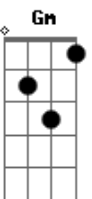

© ukulele-chords.com