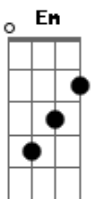

Dream Theater - Hollow years

Tom: F
Intro: Dm Dm Bb6 Em Dm Am

Dm He's just the kind of man
Gm You hear about
Bb6 Who leaves his family
Dm For an easy out
Dm They never saw the signs
Gm He never said a word
Bb6 He couldn't take another day

(F Dm F C)

Dm She's not the kind of girl
Gm You hear about
Bb6 She'll never want another
Dm She'll never be without
Dm She'll give you all the signs
Gm She'll tell you everything

Bb6 Then turn around and walk away
A7 Dm A7

(G Em G D)

Once the stone
You're crawling under...
Is the crashing down of hollow years

Acordes

© ukulele-chords.com

© ukulele-chords.com

© ukulele-chords.com

© ukulele-chords.com

© ukulele-chords.com