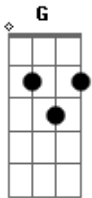

Earl Grant - The End

tom:

C

Intro: C Em F G (x2)

#1

C Em F G
 At the end of a rainbow, you'll find a pot of gold
 C Em F G
 At the end of a story, you'll find it's all been told
 C Am F G
 But our love has a treasure, our hearts can always spend
 C Am Dm G
 And it has a story, without any end

#2

C Em F G
 At the end of a river, the water stops its flow
 C Em F G
 At the end of a highway, there's no place you can go

Acordes

© ukulele-chords.com

© ukulele-chords.com

© ukulele-chords.com

© ukulele-chords.com