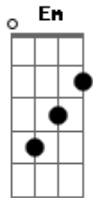

Earl Grant - The End

tom:

C

Intro: C Em F G (x2)

#1

C Em F G
 At the end of a rainbow, you'll find a pot of gold
 C Em F G
 At the end of a story, you'll find it's all been told
 C Am F G
 But our love has a treasure, our hearts can always spend
 C Am Dm G
 And it has a story, without any end

#2

C Em F G
 At the end of a river, the water stops its flow
 C Em F G
 At the end of a highway, there's no place you can go

Acordes

© ukulele-chords.com

© ukulele-chords.com

© ukulele-chords.com

© ukulele-chords.com