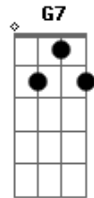

© ukulele-chords.com

C Am F G
But just tell me you love me and you are only mine
C Am Dm G C
And our love will go on, til the end of time

#3

C Em F G
At the end of a river, the water stops its flow
C Em F G
At the end of a highway, there's no place you can go
C Am F G
But just tell me you love me and you are only mine
C Am Dm G C Am F
And our love will go on, til the end..of..time

[Final]

F G G7 C F C
Til the end..of..time