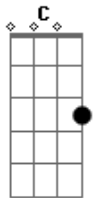

Earl Grant - The End

tom:

C

Intro: C Em F G (x2)

#1

C Em F G
 At the end of a rainbow, you'll find a pot of gold
 C Em F G
 At the end of a story, you'll find it's all been told
 C Am F G
 But our love has a treasure, our hearts can always spend
 C Am Dm G
 And it has a story, without any end

#2

C Em F G
 At the end of a river, the water stops its flow
 C Em F G
 At the end of a highway, there's no place you can go

Acordes

© ukulele-chords.com

© ukulele-chords.com

© ukulele-chords.com

© ukulele-chords.com