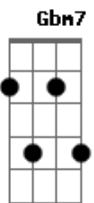

© ukulele-chords.com