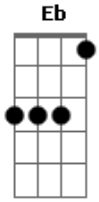

© ukulele-chords.com