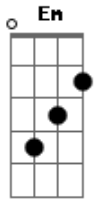

© ukulele-chords.com