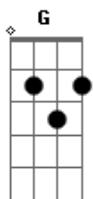

Ed Sheeran - Be My Husband

Tom: G

Em C
Be my husband I'll be your wife
Em C
Be my husband I'll be your wife
Em C
Be my husband I'll be your wife
Em C G D
Love and honour you for all your life

Em C
If you promise me you'll be my man
Em C
If you promise me you'll be my man
Em C
If you promise me you'll be my man
Em C G D
I will love you the best I can yeah

Em C
Stick the promise man you made me
Em C
Stick the promise man that you made me
Yeah yeah yeah yeah yeah
Em C
Stick the promise man you made me
Em C G D
That you stay away from Rosalie yeah

Em C G D
Oh daddy love me good
Em C G D

Oh daddy now love me good
Em C G D
Oh daddy love me good
Em C G D
Oh daddy now love me good

Em C
If you want me to cook and sew
Em C
If you want me to cook and sew
Em C
If you want me to cook and sew yeah
Em C G D
Outside of you there is no place to go

Em C
Please don't treat me so goddamn mean
Em C
Please don't treat me so goddamn mean
Em C
Please don't treat me so goddamn mean mean yeah
Em C G D
You're the meanest man I have ever seen

Em C G D
Oh daddy love me good
Em C G D
Oh daddy now love me good
Em C G D
Oh daddy love me good
Em C G D
Oh daddy now love me good

Acordes

© ukulele-chords.com