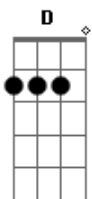

© ukulele-chords.com