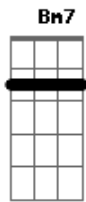

Ed Sheeran - Castle On The Hill

Tom: D

Primeira Parte:

D D G
When I was six years old
Bm7 A
I broke my leg
D D G
I was running from my brother
Bm7 A
And his friends
D D G
Tasted the sweet perfume
Bm7 A
Of the mountain grass as I rolled down
D D G
I was younger then
Bm7 A
Take me back to when I

Over the castle on the hill

Bm7 **A7** **D**
Over the castle on the hill

Acordes

© ukulele-chords.com

© ukulele-chords.com

© ukulele-chords.com

© ukulele-chords.com

© ukulele-chords.com