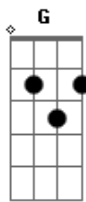

Ed Sheeran - Castle On The Hill

Tom: D

Primeira Parte:

D D G
When I was six years old
Bm7 A
I broke my leg
D D G
I was running from my brother
Bm7 A
And his friends
D D G
Tasted the sweet perfume
Bm7 A
Of the mountain grass as I rolled down
D D G
I was younger then
Bm7 A
Take me back to when I

Pré-refrão:

G A D
Found my heart and broke it here
G
Made friends and lost them
Through the years
A D
And I've not seen the roaring fields
G
In so long I know I've grown
A
But I can't wait to go home

Refrão:

Refrão Final:

D D G
And I'm on my way
Bm7 A
I still remember
D D G
These old country lanes
Bm7 A
When we did not know the answers
D D G G
And I miss the way you make
Bm7 A7
Me feel, it's real
D D G G
We watched the sunset
Bm7 A7 D D G G
Over the castle on the hill
Bm7 A7 D D G G

Over the castle on the hill

Bm7 **A7** **D**
Over the castle on the hill

Acordes

© ukulele-chords.com

© ukulele-chords.com

© ukulele-chords.com

© ukulele-chords.com

© ukulele-chords.com