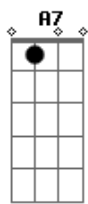

Ed Sheeran - Castle On The Hill

Tom: D

Primeira Parte:

D D G
When I was six years old
Bm7 A
I broke my leg
D D G
I was running from my brother
Bm7 A
And his friends
D D G
Tasted the sweet perfume
Bm7 A
Of the mountain grass as I rolled down
D D G
I was younger then
Bm7 A
Take me back to when I

Over the castle on the hill

Bm7 **A7** **D**
Over the castle on the hill

Acordes

© ukulele-chords.com

© ukulele-chords.com

© ukulele-chords.com

© ukulele-chords.com

© ukulele-chords.com