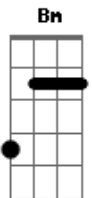

Ed Sheeran - How Would You Feel

Tom: A

(com acordes na forma de G)

Capostrate na 2ª casa

Intro: G Bm C

G Bm C

[Verse 1]

G Bm C
You are the one, girl

G Bm C
Falling deeper in love with you

G Bm C
So tell me that you love me too

G Bm C
Tell me that you love me too

G Bm C
Tell me that you love me too

Acordes

© ukulele-chords.com

© ukulele-chords.com

© ukulele-chords.com