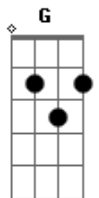

Ed Sheeran - How Would You Feel (Paean)

Tom: A

(com acordes na forma de G)

Capostrate na 2ª casa

Intro: G Bm C

G Bm C

[Verso 1]

G Bm C
You are the one, girl

G Bm C
You know that it's true

G Bm C
I'm feeling younger

G Bm C
Every time that I'm alone with you

[Pré-Refrão]

Bm
We were sitting in a parked car

Em
Stealing kisses in a front yard

A D
We got questions we shouldn't had asked but

G Bm C
Falling deeper in love with you

G Bm C
So tell me that you love me too

G Bm C
Tell me that you love me too

G Bm C
Tell me that you love me too

Acordes

© ukulele-chords.com

© ukulele-chords.com

© ukulele-chords.com