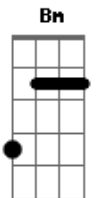

Ed Sheeran - How Would You Feel (Paean)

Tom: A

(com acordes na forma de G)

Capostrate na 2ª casa

Intro: G Bm C

G Bm C

[Verso 1]

G Bm C
You are the one, girl

G Bm C
Falling deeper in love with you

G Bm C
So tell me that you love me too

G Bm C
Tell me that you love me too

G Bm C
Tell me that you love me too

Acordes

© ukulele-chords.com

© ukulele-chords.com

© ukulele-chords.com