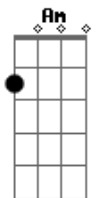

© ukulele-chords.com