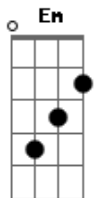

© ukulele-chords.com