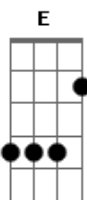

Refrão

D
All my senses come to life
While I am stumbling home as drunk as I
Have ever been, and I'll never leave again
Cause you are the only one
D
And all my friends have gone to find
Another place to let their hearts collide
Bm
Just promise me you'll always be a friend
Cause you are the only one

D
Take my hand and my
heart and soul I will
Only have these eyes for you
D
You know everything changes
But we'll be strangers
If we see this through.
And you could stay within these walls and bleed

Em G A
But just stay with me

Refrão:

D
All my senses come to life
While I am stumbling home as drunk as I
Have ever been, and I'll never leave again
Cause you are the only one
D
And all my friends have gone to find
Another place to let their hearts collide
Bm
Just promise me you'll always be a friend
Cause you are the only one

G D
I'm stumbling off drunk
Getting myself lost
I am so gone,
So tell me the way home
I listen to sad songs, singing about love
And where it goes wrong

Bm A G x3
D

Refrão:

D
All my senses come to life
While I am stumbling home as drunk as I
Have ever been, and I'll never leave again
Cause you are the only one
D
And all my friends have gone to find
Another place to let their hearts collide
Bm
Just promise me you'll always be a friend
Cause you are the only one

Acordes