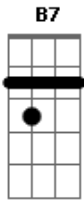

Eddie Taylor - Bad Boy

Intro: **B7** **E** tom:
 [Primeira Parte]

I'm just a **E7** Bad Boy
A7 Long, long way from home **E7**
A7 Just a Bad Boy
 Long, long way from home **E7**
B7 Ain't got nobody

Acordes

© ukulele-chords.com

© ukulele-chords.com

© ukulele-chords.com

© ukulele-chords.com

A7 I can call my own **E7** **B7**
 [Segunda Parte]

E7 Next time I travel
A7 Have you by my side **E7**
A7 Next time I travel
 Have you by my side **E7**
 Ain't no need to worry, no **B7** **A7**
 Cause everything gonna be all right **E7**