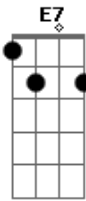

Eddie Taylor - Bad Boy

Intro: **B7** **E** tom:
 [Primeira Parte]

I'm just a **E7** Bad Boy
A7 Long, long way from home **E7**
A7 Just a Bad Boy
 Long, long way from home **E7**
B7 Ain't got nobody

Acordes

© ukulele-chords.com

© ukulele-chords.com

© ukulele-chords.com

© ukulele-chords.com

A7 I can call my own **E7** **B7**
 [Segunda Parte]

E7 Next time I travel
A7 Have you by my side **E7**
A7 Next time I travel
 Have you by my side **E7**
 Ain't no need to worry, no **B7** **A7**
 Cause everything gonna be all right **E7**