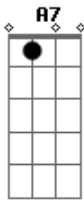

Eddie Taylor - Bad Boy

Intro: **B7** **E** tom:
 [Primeira Parte]

I'm just a **E7** Bad Boy
A7 Long, long way from home **E7**
A7 Just a Bad Boy
 Long, long way from home **E7**
B7 Ain't got nobody

Acordes

© ukulele-chords.com

© ukulele-chords.com

© ukulele-chords.com

© ukulele-chords.com

A7 I can call my own **E7** **B7**
 [Segunda Parte]

E7 Next time I travel
A7 Have you by my side **E7**
A7 Next time I travel
 Have you by my side **E7**
 Ain't no need to worry, no **B7** **A7**
 Cause everything gonna be all right **E7**