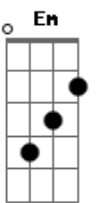

© ukulele-chords.com