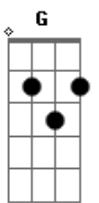

F
Runnin' down the avenue
Em7 A Dm
See how the sun shines brightly
G Em
In the city on the streets
A
Where once was pity
Bb C F C
Mr. Blue Sky is living here today

[Refrão]

Dm F Bb
Mr. Blue Sky, please tell us why
F
You had to hide away
Gm F
For so long
Eb Bb
Where did we go wrong

(C)

F Em7 A7 Dm G
Mr Blue Sky. Mis_ter Blue Sky
Em A7 Bb C F C
Mr Blue Sky

[Terceira Parte]

F
Mr. Blue you did it right
Em7 A7 Dm
But soon comes Mis_ter Night
G
Creepin' over, now his
Em A7
Hand is on your shoulder
Bb C Bb
Never mind I'll remember you this
Eb Dm
I'll remember you this way

[Refrão]

Dm F Bb
Mr. Blue Sky, please tell us why
F
You had to hide away
Gm F
For so long
Eb Bb
Where did we go wrong

Acordes

© ukulele-chords.com

© ukulele-chords.com

© ukulele-chords.com

© ukulele-chords.com