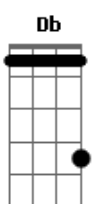

© ukulele-chords.com