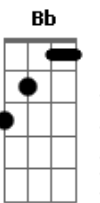

© ukulele-chords.com