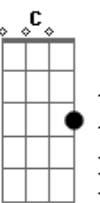

© ukulele-chords.com