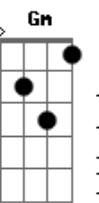

© ukulele-chords.com