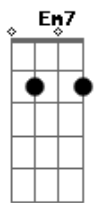

© ukulele-chords.com