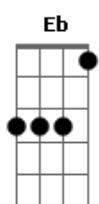

© ukulele-chords.com